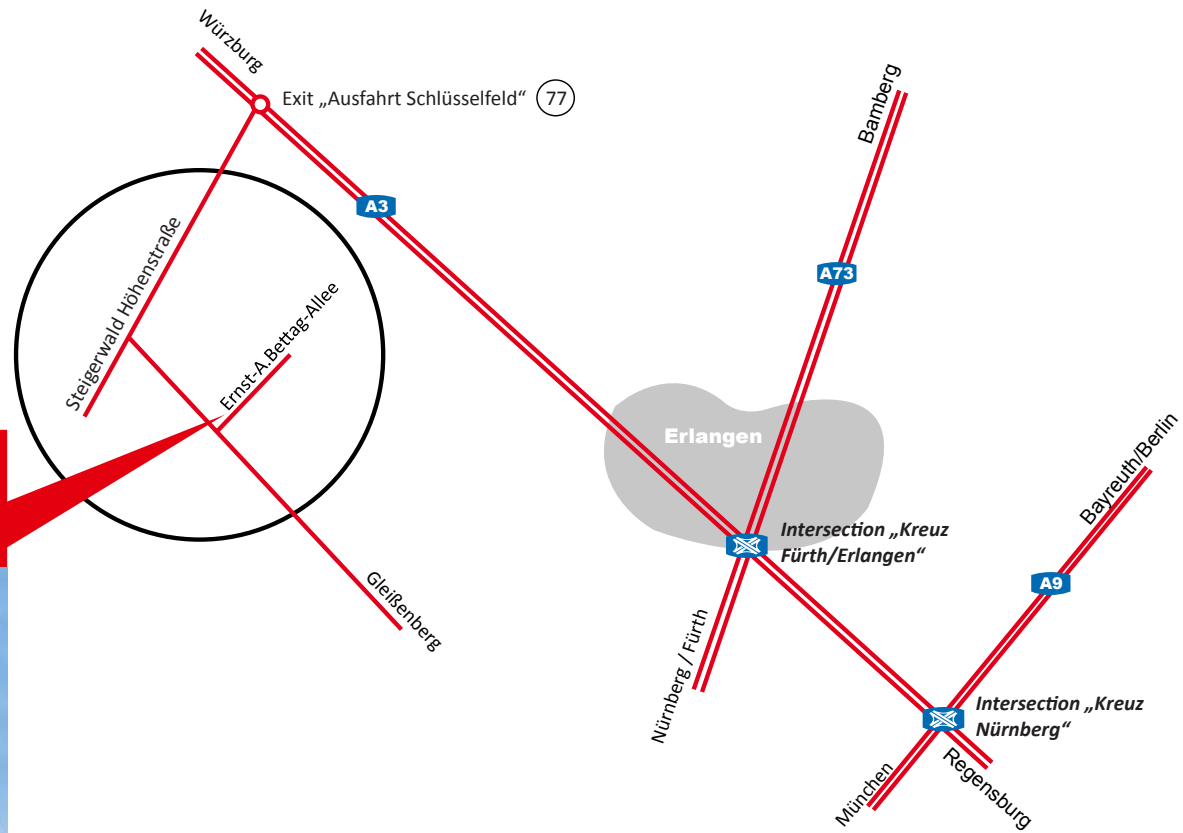

## HOW TO FIND US

### By car :

From the A3:

- Take the exit Schlüsselfeld/Burghaslach.
- Turn right into Steigerwald Höhenstraße, follow for approx. 1 km.
- Turn left towards Gleißenberg, after approx. 400 m turn into Ernst-A.-Bettag-Allee.